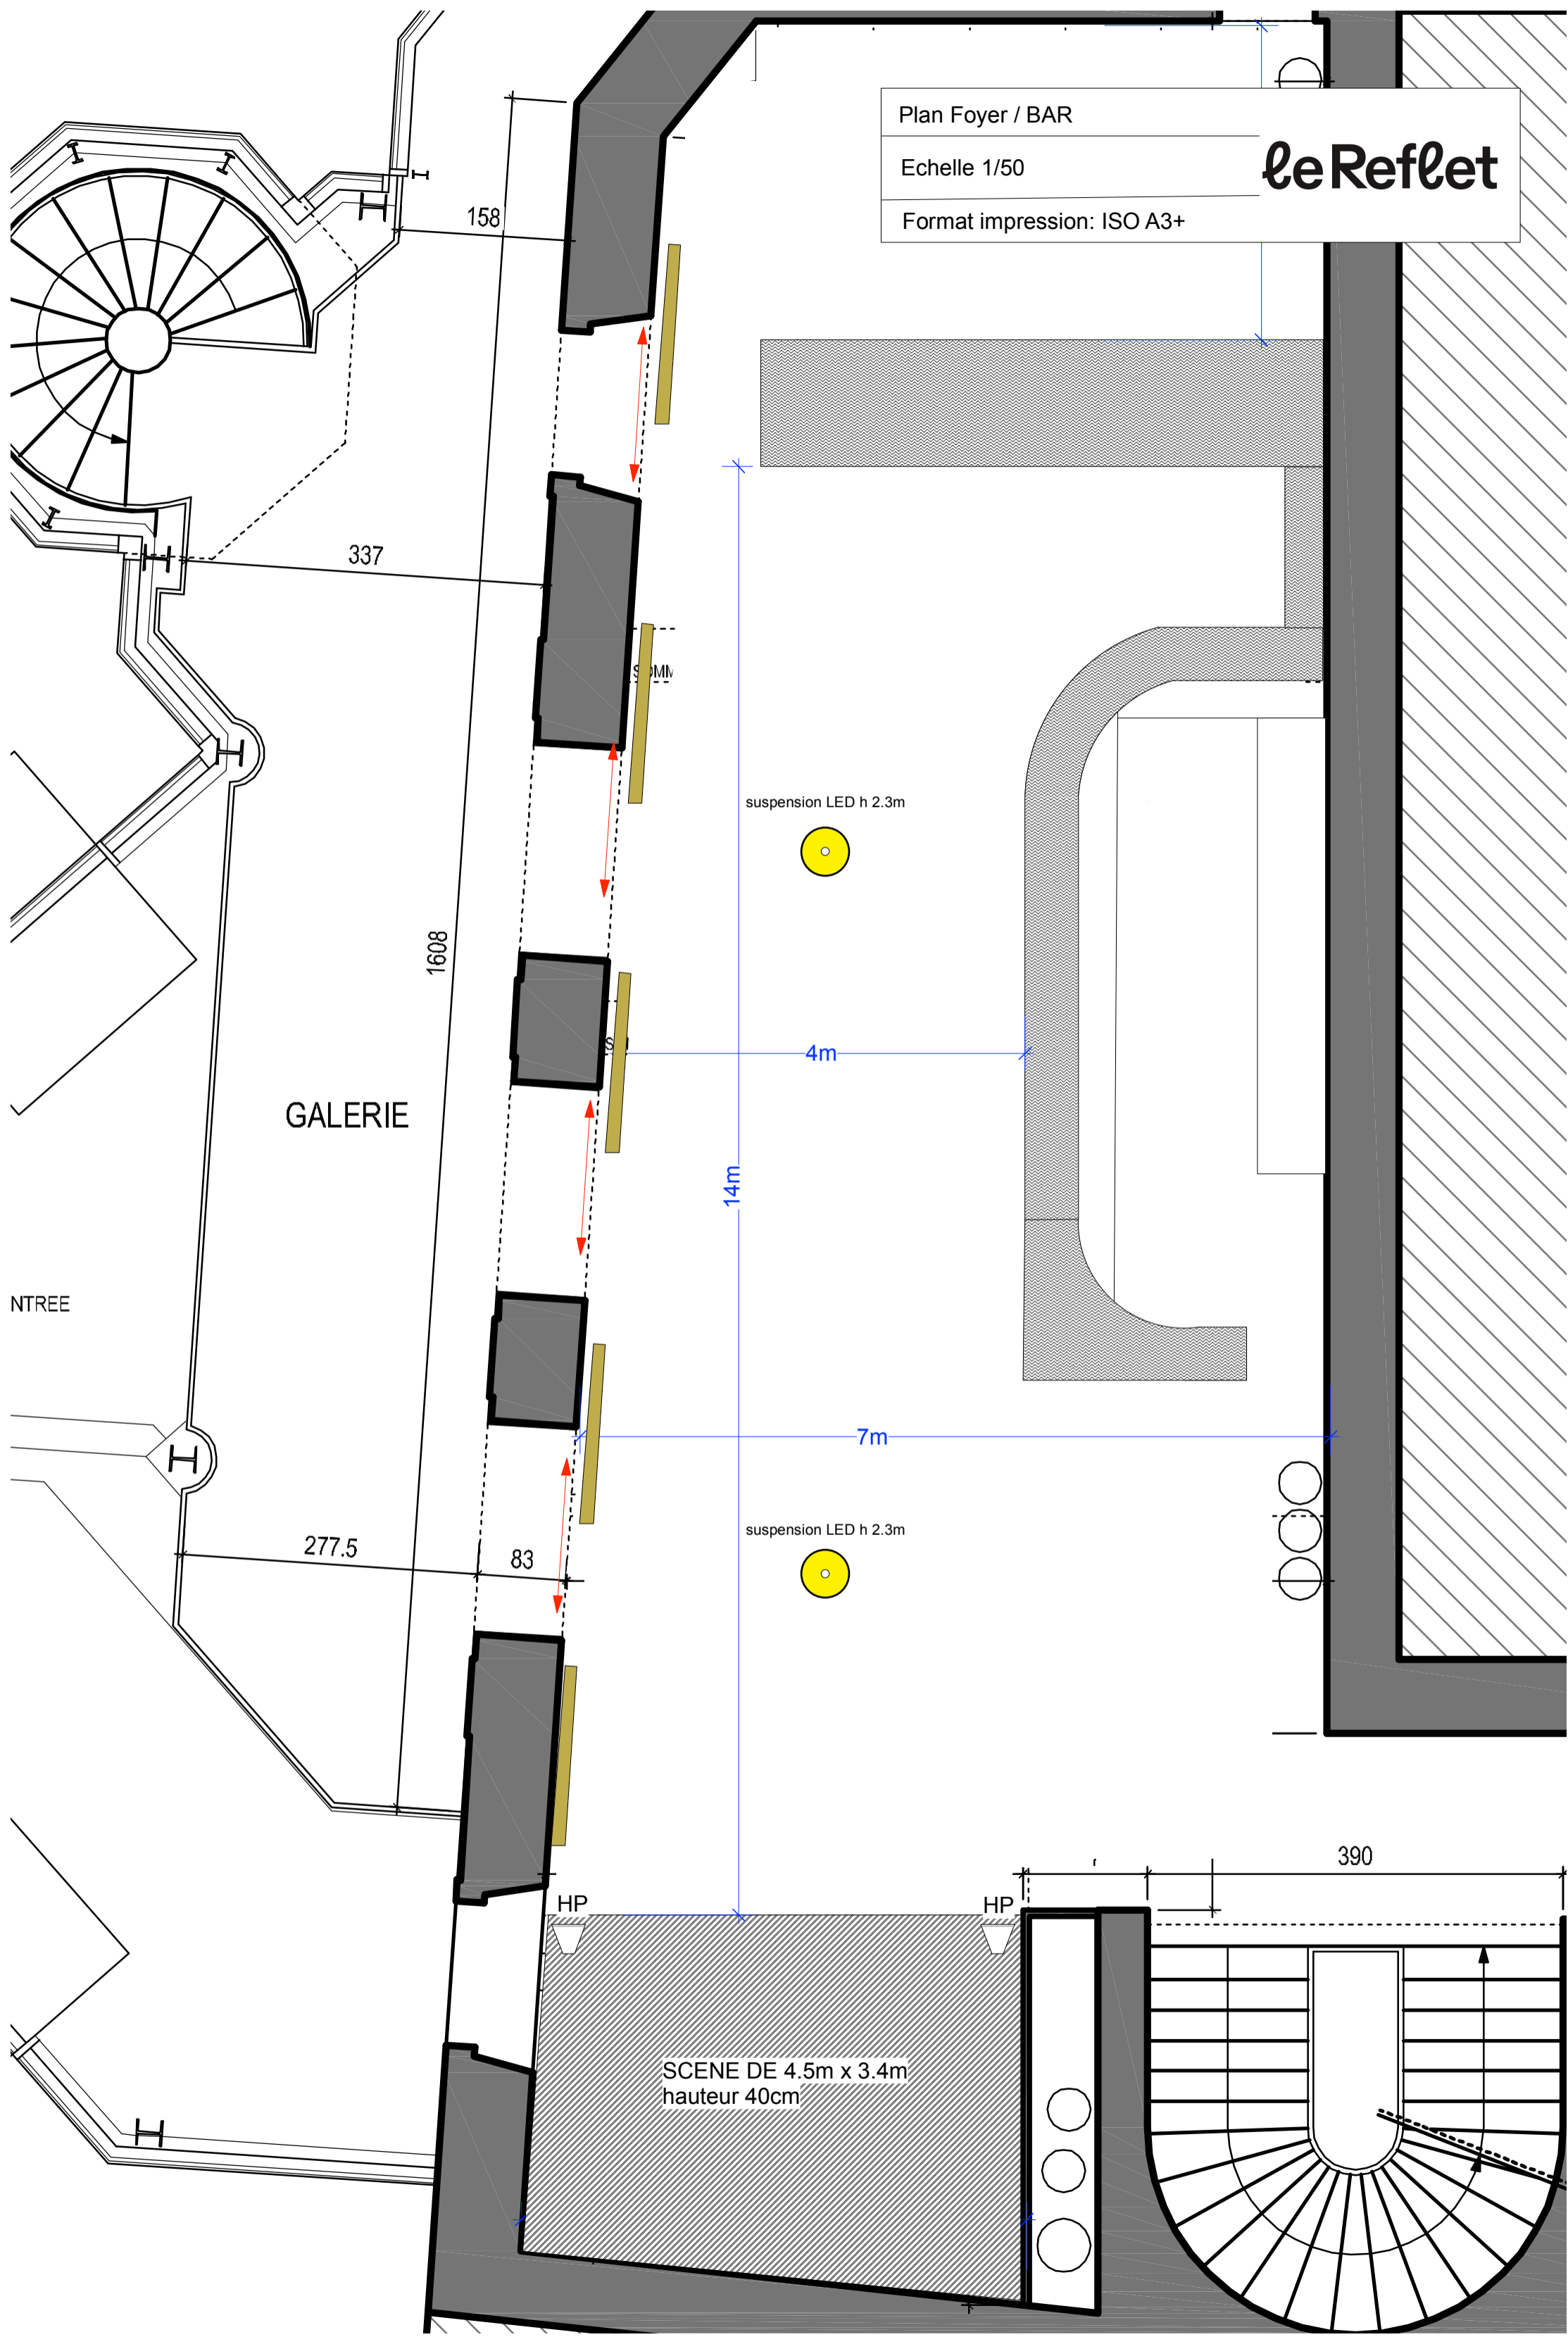

Plan Foyer / BAR

Echelle 1/50

Format impression: ISO A3+

le Reflet

GALERIE

suspension LED h 2.3m

suspension LED h 2.3m

SCENE DE 4.5m x 3.4m
hauteur 40cm

83

277.5

4m

7m

14m